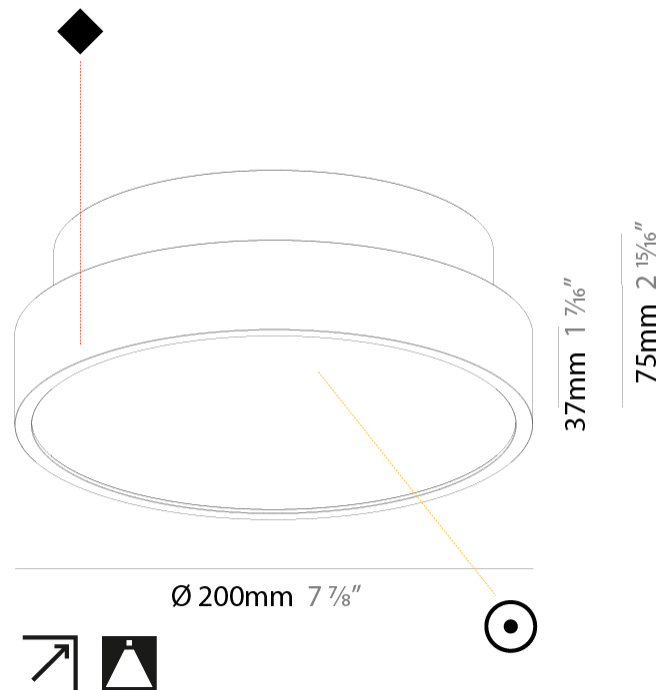

PROJECT	_____
TYPE	_____
SPECIFIER	_____
QUANTITY	_____
DATE	_____

SIGN DIVA SURFACE

A3D090-

base number	LED Dimming	Color Temperature	Finishes (Diamond)	Diffuser with Ring
-------------	-------------	-------------------	--------------------	--------------------

Shape: Round
Diameter (mm): 200
Diameter (in): 7 7/8
Height (mm): 75
Height (in): 2 15/16
Weight (kg): 1.122
Weight (lbs): 2.474
Diffuser: PMMA - Opal/Micro-Prism/Sparkling Secret/Vintage Industrial with Shine Ring
Fixture Finish: SSR / BKV / CWI / CRY / HAB / UFT / ITA / RUA / FTG / MYG / LOD / PUS / FRO / FUP / KIA / POP / BLS / SPG / MEY / GOH / CHC / COM / ABZ / JAG / OBR / MOS / ROR
Fixture Material: PMMA / Extruded Aluminum / Steel

LED

Color Temperature (°K): 3000 / 3500 / 4000
Max. Delivered Lumen (lm): 1040 / 1058 / 1080
CRI: >90 CRI
Lamp Life (hrs): 50000

OPTICAL

RATINGS AND CERTIFICATIONS

Certified By: Certified for North American Standards
IP rating: IP20

PHYSICAL

Shape: Round
 Diameter (mm): 200
 Diameter (in): 7 7/8
 Height (mm): 75
 Height (in): 2 15/16
 Weight (kg): 1.122
 Weight (lbs): 2.474
 Fixture Material: PMMA / Extruded Aluminum / Steel

ELECTRICAL